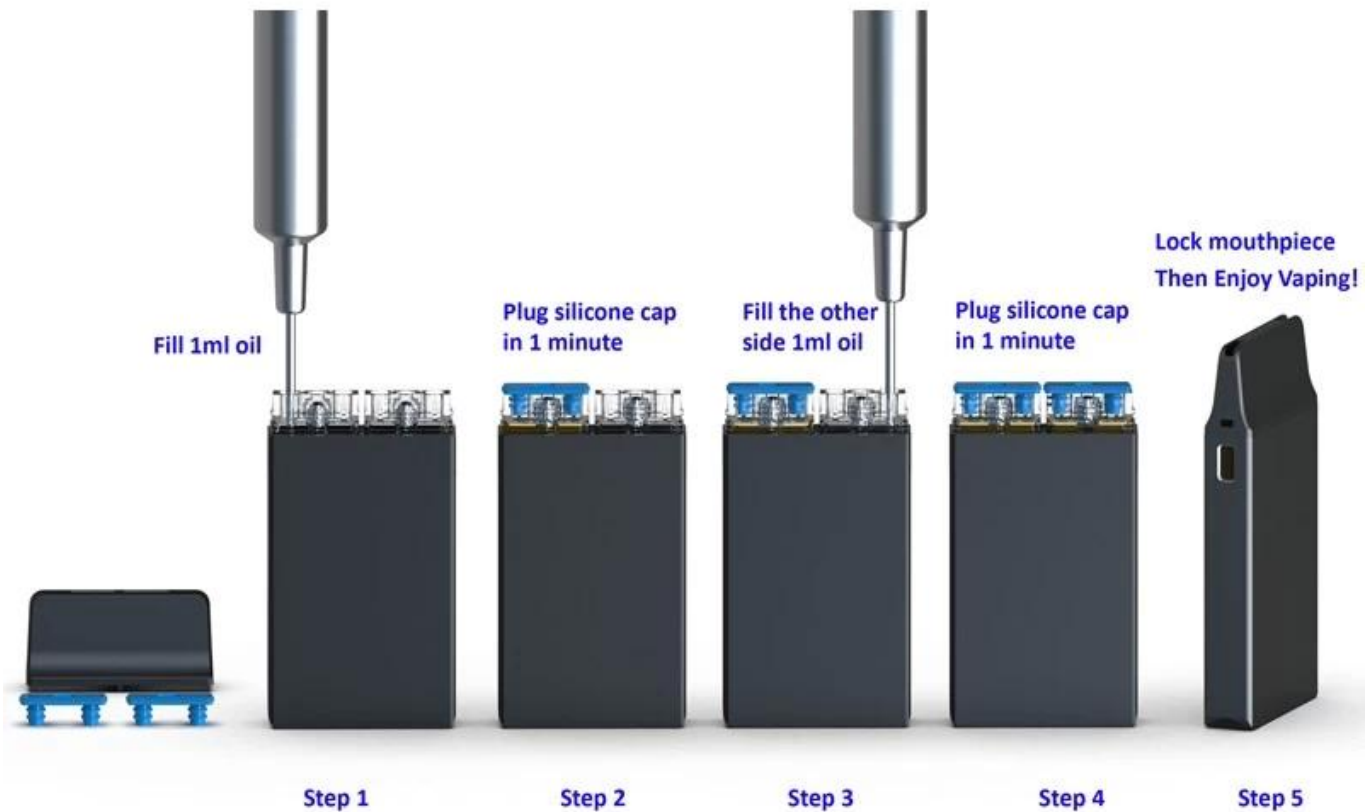

THC 2ml Vape

2ml :

	2ml Vape
	38.2x10.6x79.5mm(L * * )
	2ml (1ml + 1ml)
	350
	,, ,
	1.2,
	3.7 v
	THC

## Dual Tank 2ml Disposable

# Dual Tank 2ml Disposable